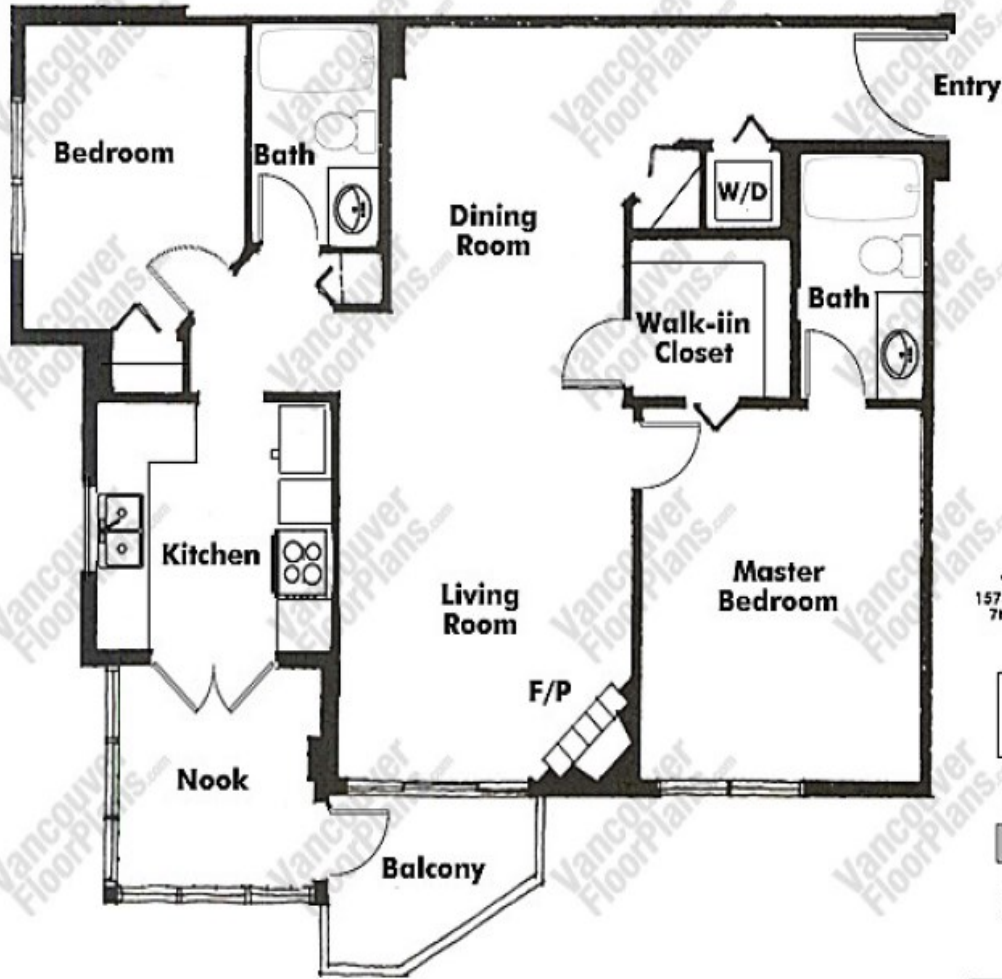

RAYMOND REALTY

Triton
1575 W. 10th
7th Floor

West 10th Avenue

TOTAL AREA: 1028 SQ FT
 SCAN TO FIND OUT MORE!!!!